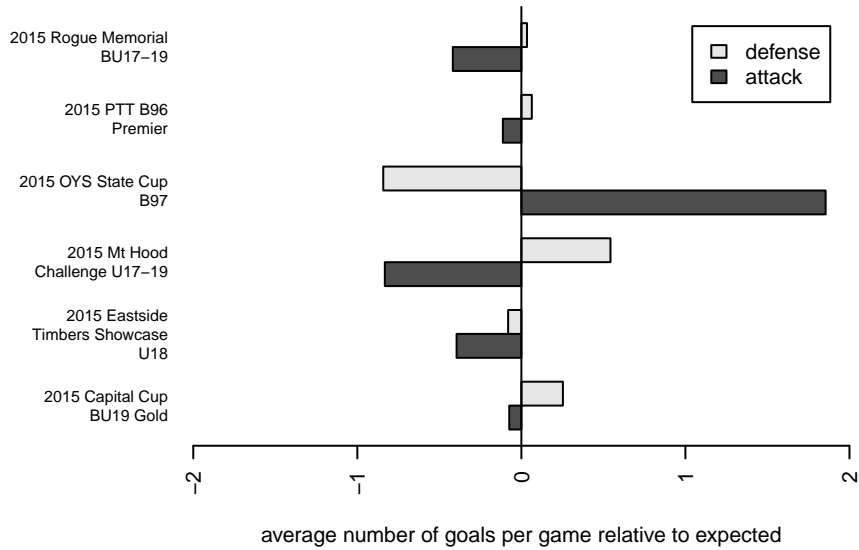

Cascade Rush Steelheaders B96

, OR
 B96 total strength=1804
 attack=49.56 defense=21.22
 fall league = PTT B96 Premier

alt names used:
 Cascade Rush Steelheaders
 Rush Steelheaders
 CRFC Rush Steelheaders
 Cascade Rush Steelheaders

Venues played:
 2015 Rogue Memorial BU17-19
 2015 Capital Cup BU19 Gold
 2015 Mt Hood Challenge U17-19
 2015 Eastside Timbers Showcase U18
 2015 PTT B96 Premier
 2015 OYS State Cup B97

Cascade Rush Steelheaders B96
 Dots are actual minus expected GF (blue circles) and GA (red triangles).
 Blue line is smoothed change in attack strength. Red is smoothed change in defense strength.

**attack and defense variance (black dot)
relative to other teams
and top 10 in region**

**attack and defense rating
relative to others at age
and all opponents in last 13 months**

Performance relative to 13 month average