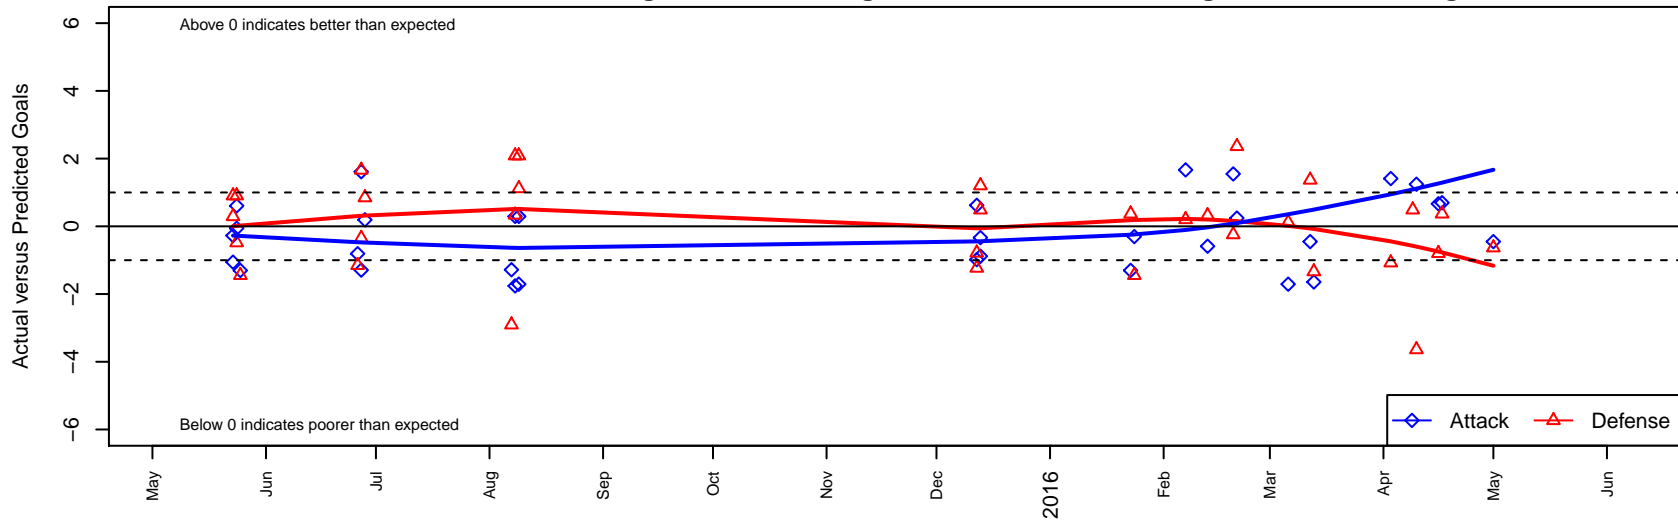

Cascade Rush Steelheaders B96

, OR
 B96 total strength=1804
 attack=49.56 defense=21.22
 fall league = PTT B96 Premier

alt names used:
 Cascade Rush Steelheaders
 Rush Steelheaders
 CRFC Rush Steelheaders
 Cascade Rush Steelheaders

Venues played:
 2015 Rogue Memorial BU17-19
 2015 Capital Cup BU19 Gold
 2015 Mt Hood Challenge U17-19
 2015 Eastside Timbers Showcase U18
 2015 PTT B96 Premier
 2015 OYS State Cup B97

Cascade Rush Steelheaders B96
 Dots are actual minus expected GF (blue circles) and GA (red triangles).
 Blue line is smoothed change in attack strength. Red is smoothed change in defense strength.

**attack and defense variance (black dot)
relative to other teams
and top 10 in region**

**attack and defense rating
relative to others at age
and all opponents in last 13 months**

Performance relative to 13 month average